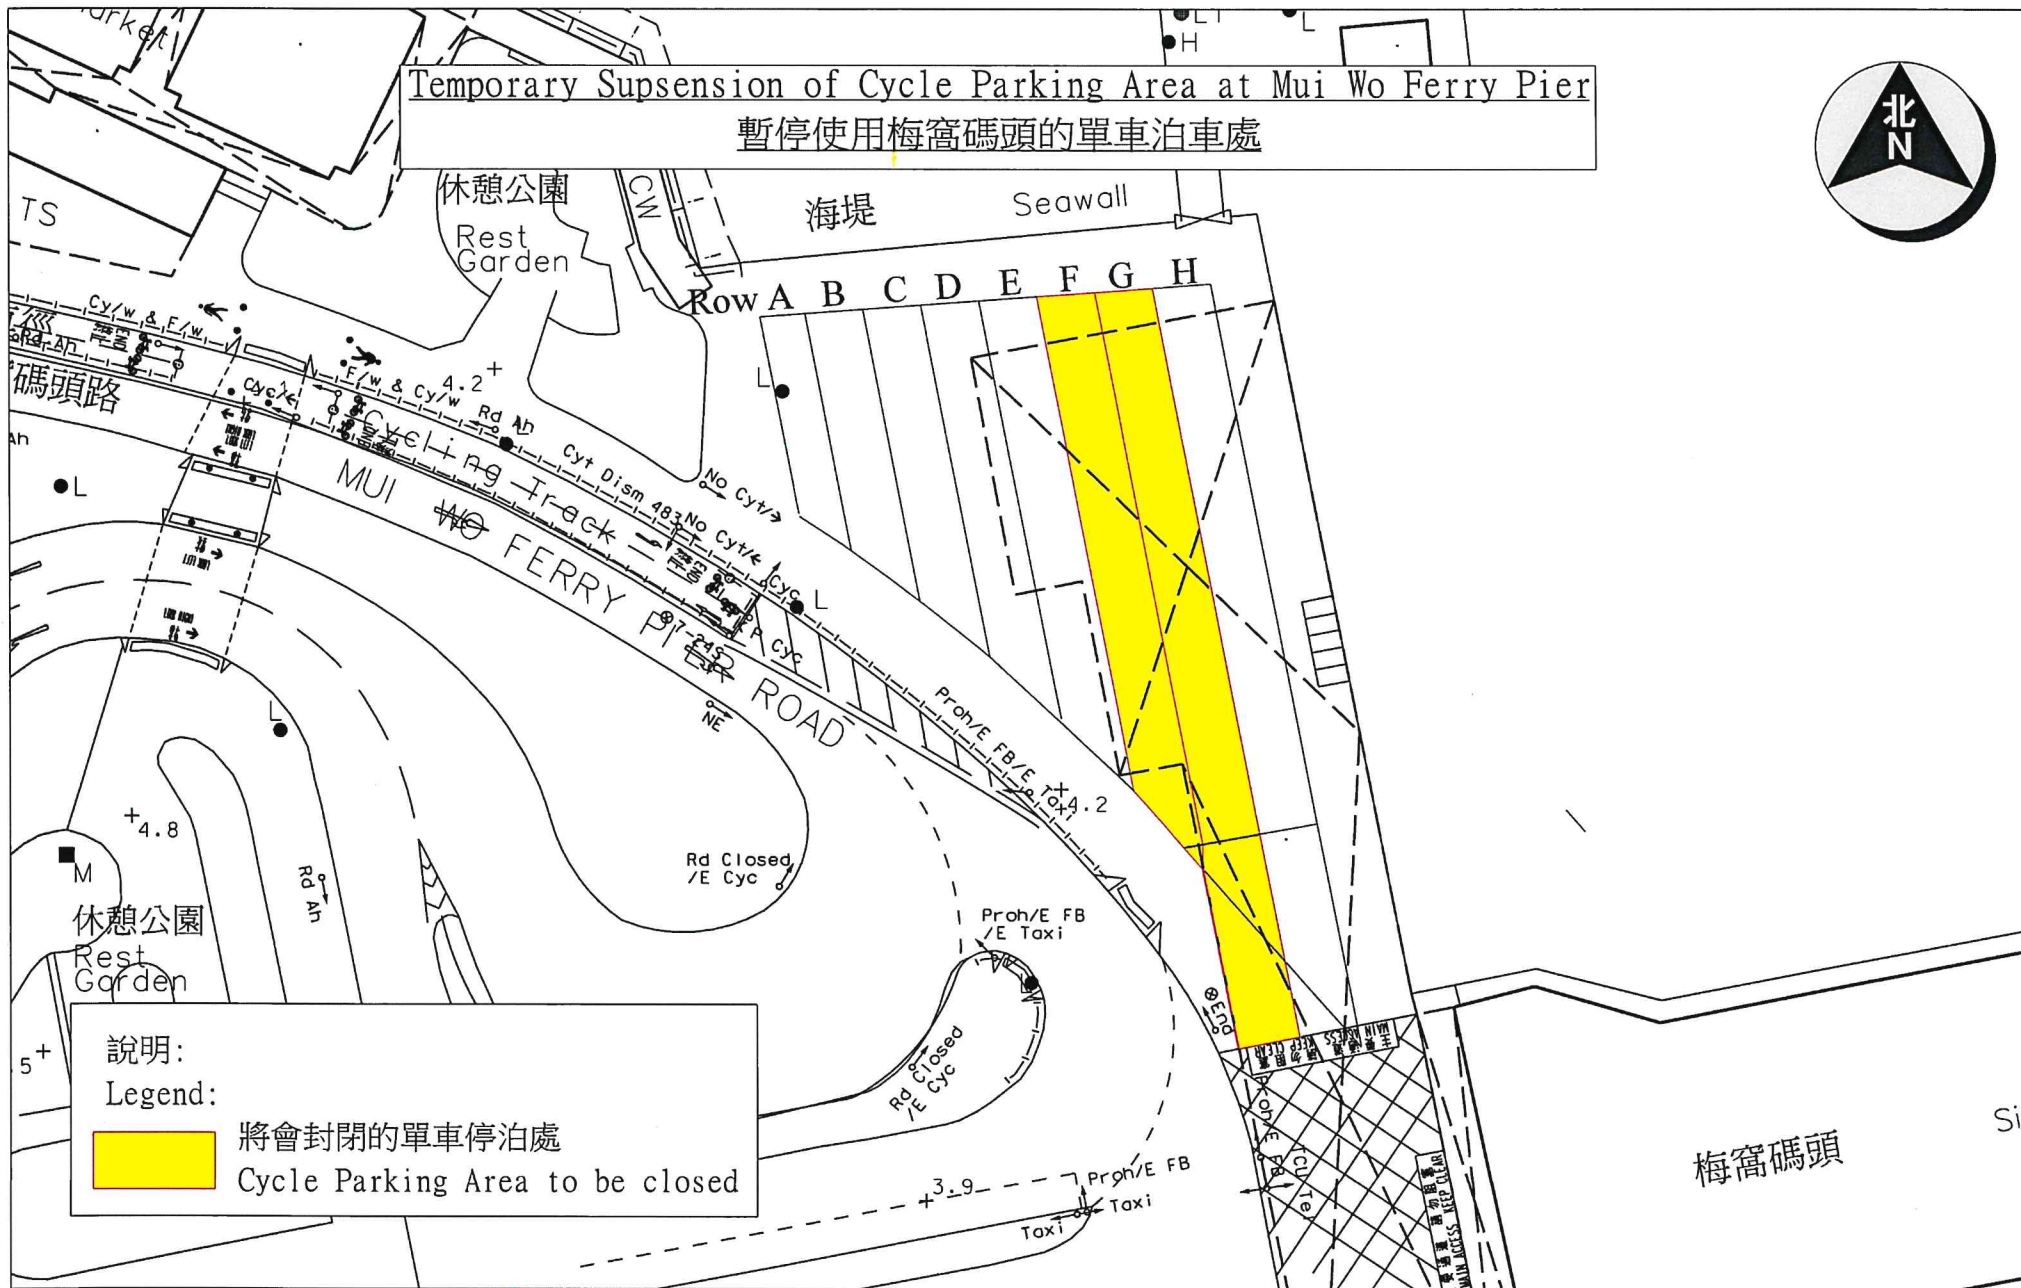

Traffic Advice

Temporary Suspension of Cycle Parking Area in Mui Wo

Members of the public are advised that in order to facilitate a joint-departmental clearance operation, part of the cycle parking area at Mui Wo Ferry Pier as shown in the attached plan will be suspended from 8.00 a.m. on 13 June 2023 (Tuesday) to 3.00 p.m. on 29 June 2023 (Thursday).

交通通告

臨時封閉梅窩單車泊車處

公眾人士請注意，為配合政府部門進行聯合清理行動，由 2023 年 6 月 13 日 (星期二) 上午 8 時至 2023 年 6 月 29 日 (星期四) 下午 3 時，部分位於梅窩碼頭並展示於附圖的單車停泊處將臨時封閉。

所有在上述期間留在單車停泊處的單車及其他物品將全被移走。警方將在上述地點預先張貼告示，提醒市民在單車泊車位暫停使用前取回所有物品。

Temporary Suspension of Cycle Parking Area at Mui Wo Ferry Pier
 暫停使用梅窩碼頭的單車泊車處